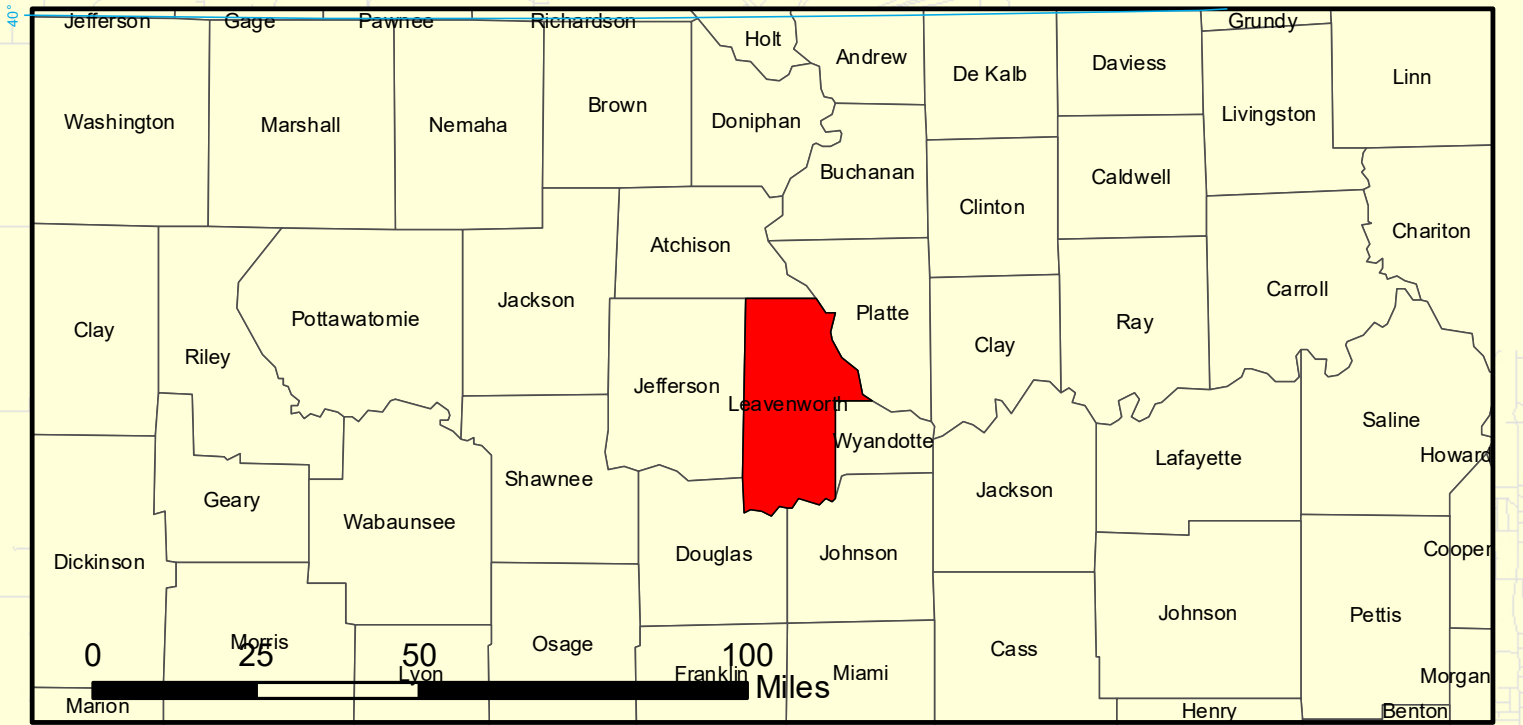

LEAVENWORTH COUNTY KANSAS 2025

Police Stations in Leavenworth County

Legend

Police Stations

- Legend**
- City Centerlines
 - City Limits
 - County Boundary
 - Sections
 - GRAVEL
 - HARD SURFACE
 - MINIMUM
 - PRIVATE
 - State Maintained

Projection: NAD 1983 State Plane Kansas 1501 (US Feet)
 Disclaimer: Map is projected in real-world coordinates.
 However, it is not intended for legal purposes.
 Measurement accuracy is not guaranteed.