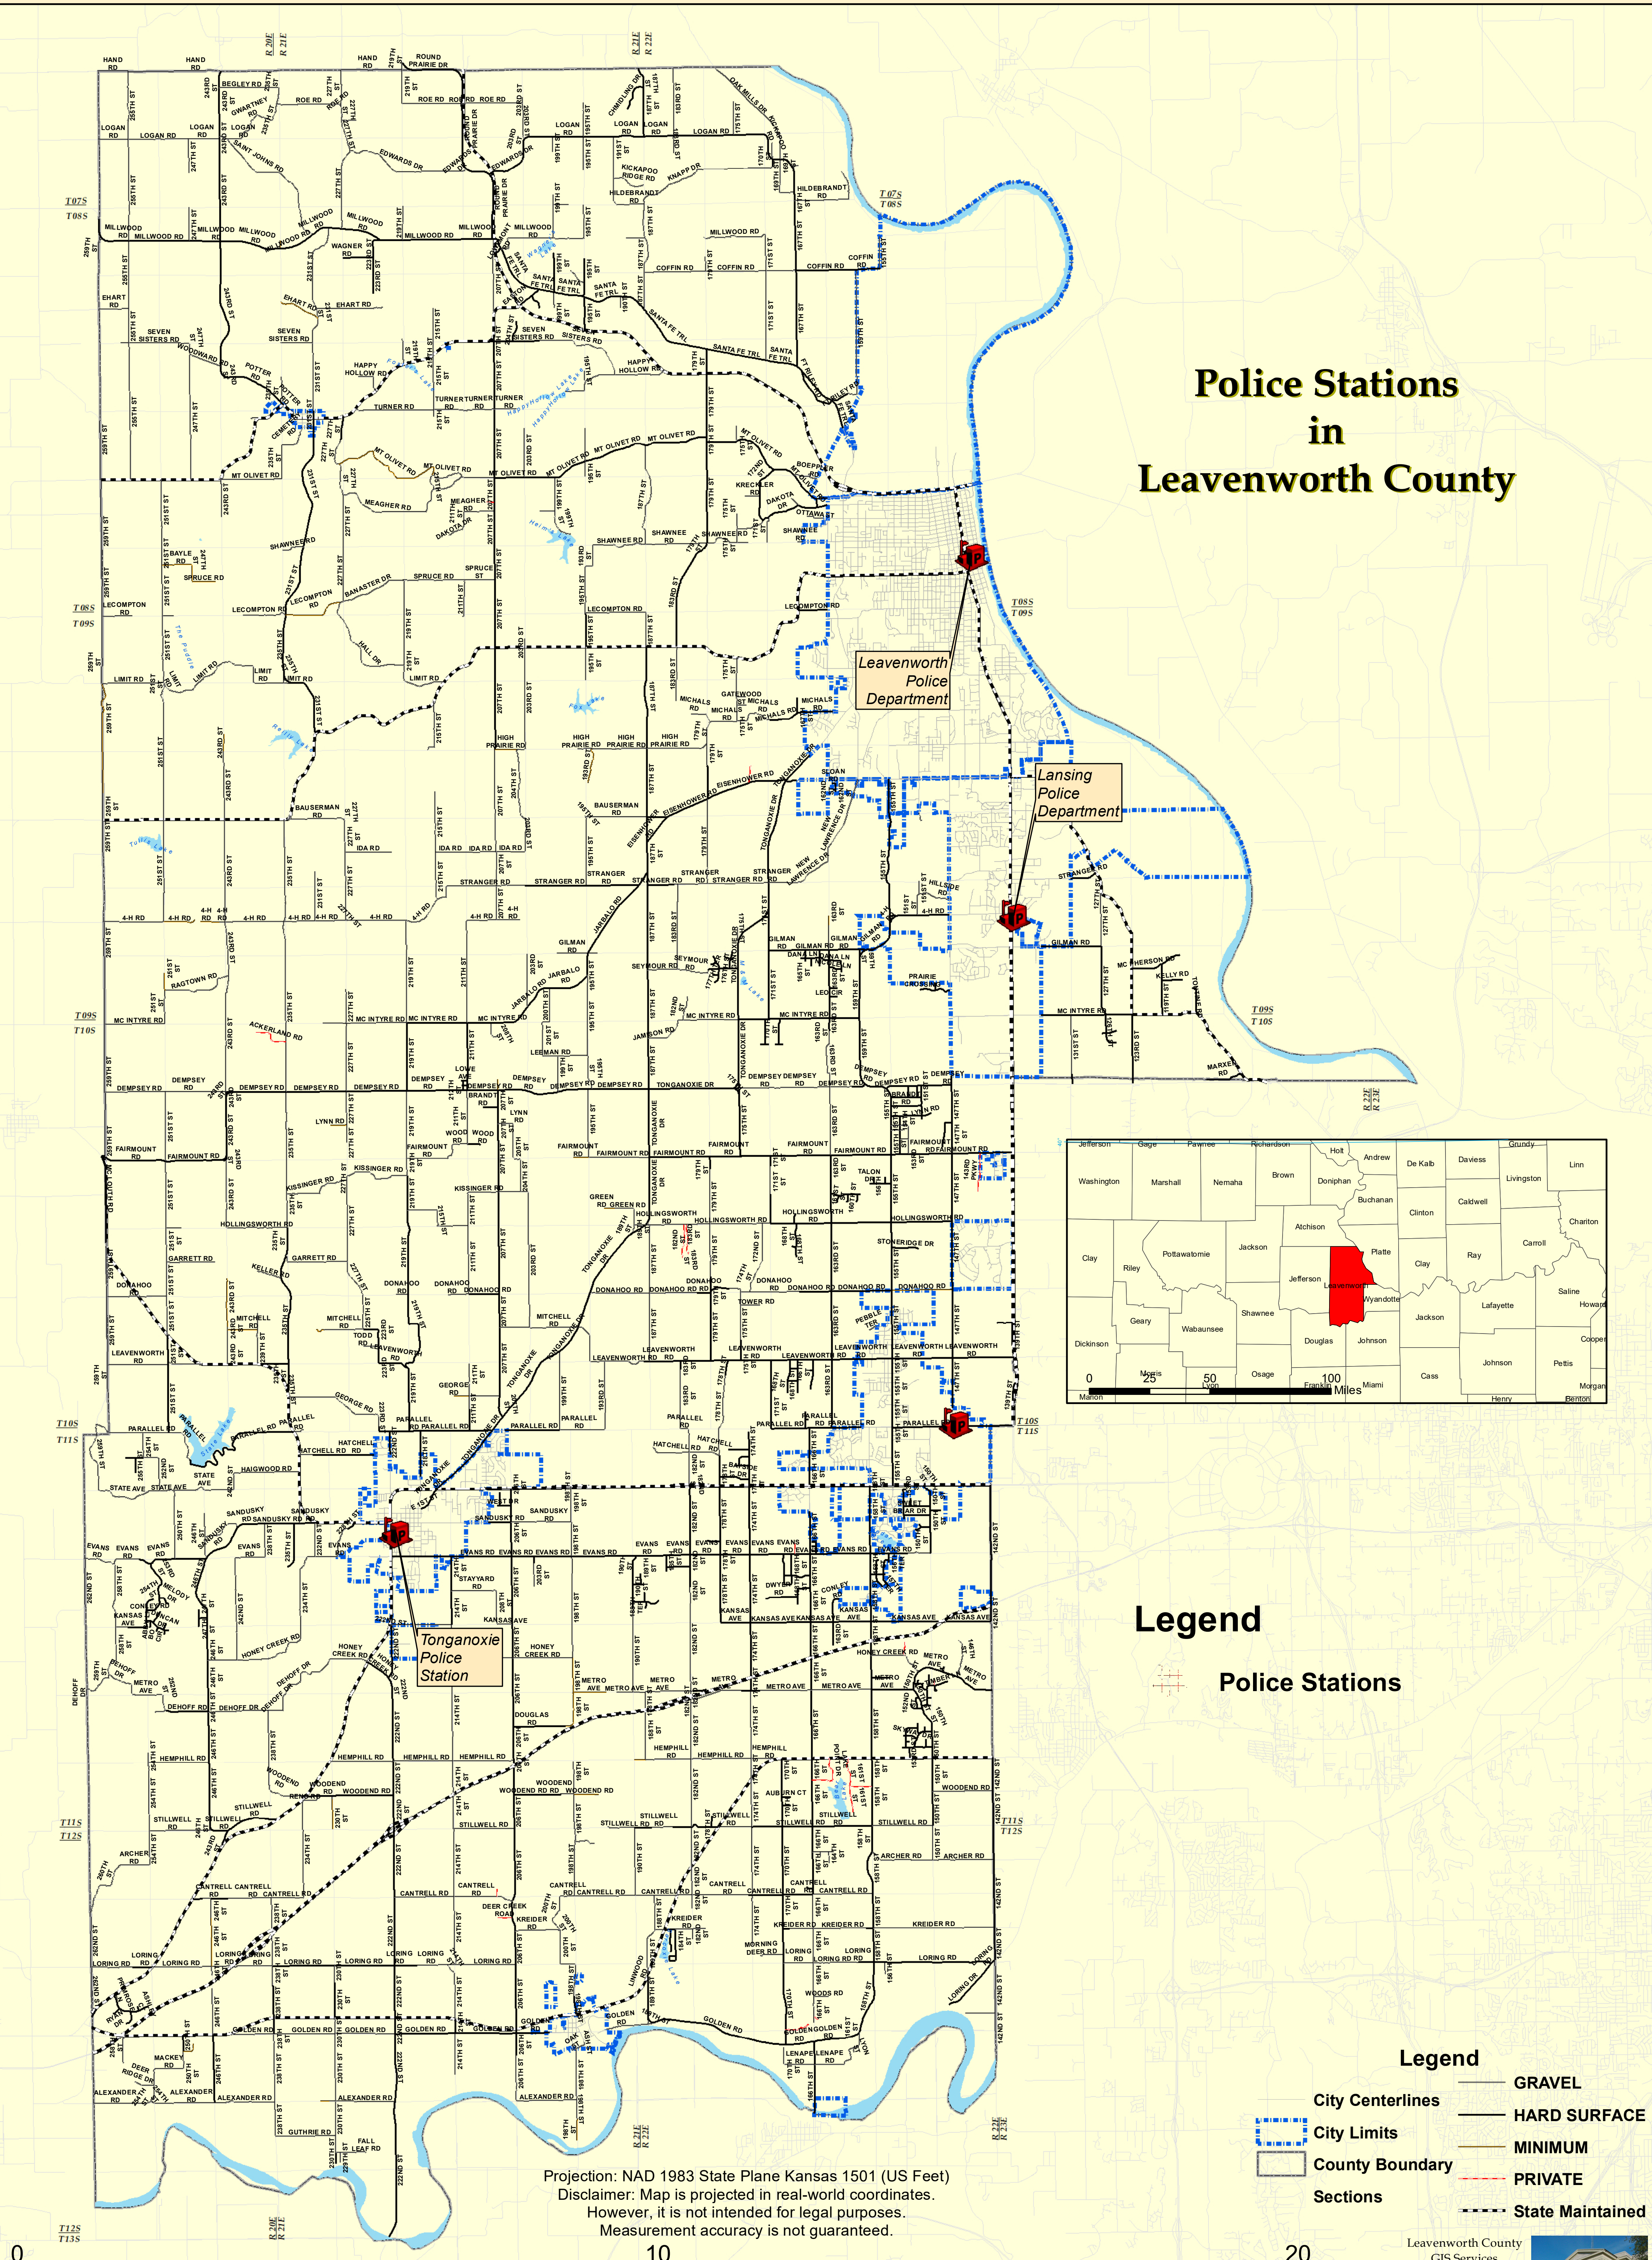

LEAVENWORTH COUNTY KANSAS 2025

Police Stations in Leavenworth County

Legend

Police Stations

- Legend**
- City Centerlines
 - City Limits
 - County Boundary
 - Sections
 - GRAVEL
 - HARD SURFACE
 - MINIMUM
 - PRIVATE
 - State Maintained

Projection: NAD 1983 State Plane Kansas 1501 (US Feet)
 Disclaimer: Map is projected in real-world coordinates.
 However, it is not intended for legal purposes.
 Measurement accuracy is not guaranteed.